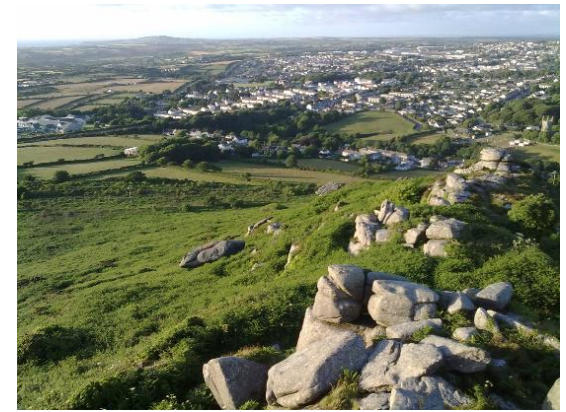

Our Local Area – Redruth, Cornwall, UK

Human

map

Physical

symbol

feature

key

local area

grid reference

Cornwall

Redruth

Redruth is in Cornwall, in the South West of the UK

The view from Carn Brea

Core Ordnance Survey Symbols

OS Maps use these symbols to show roads, toilets, bus stations etc.

Grid References